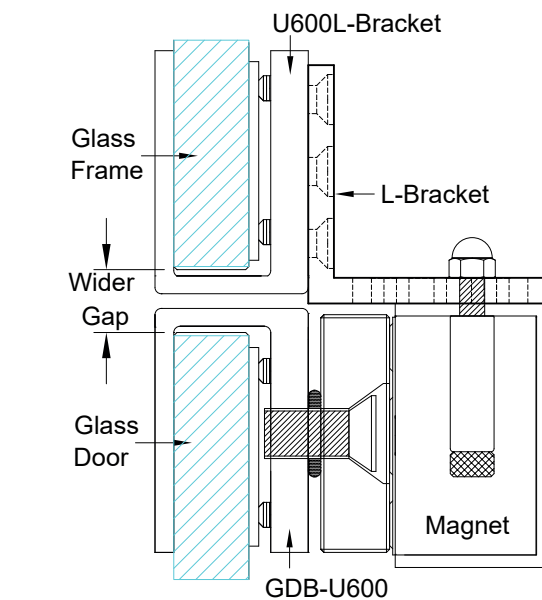

Glass Door Bracket Finder

Glass Door - Non Glass Header

Item required:
GDB-U600

Glass Door - & Glass Header

Item required:
U600L-Kit

Glass Door - & Glass Header

Item required:
600C-DSU-Kit