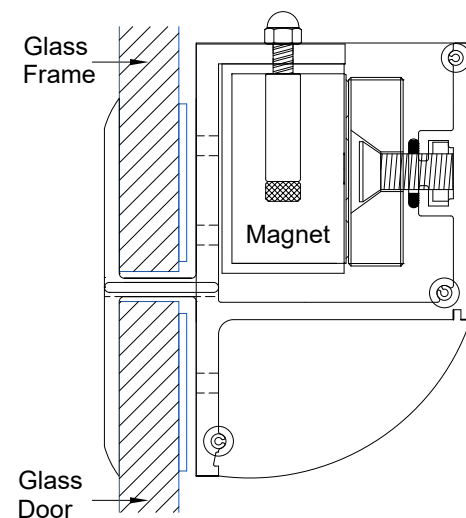

Glass Door Bracket Finder

Glass Door - Non Glass Header

Item required:
GDB-U600

Glass Door - & Glass Header

Item required:
U600L-Kit

Glass Door - & Glass Header

Item required:
600C-DSU-Kit