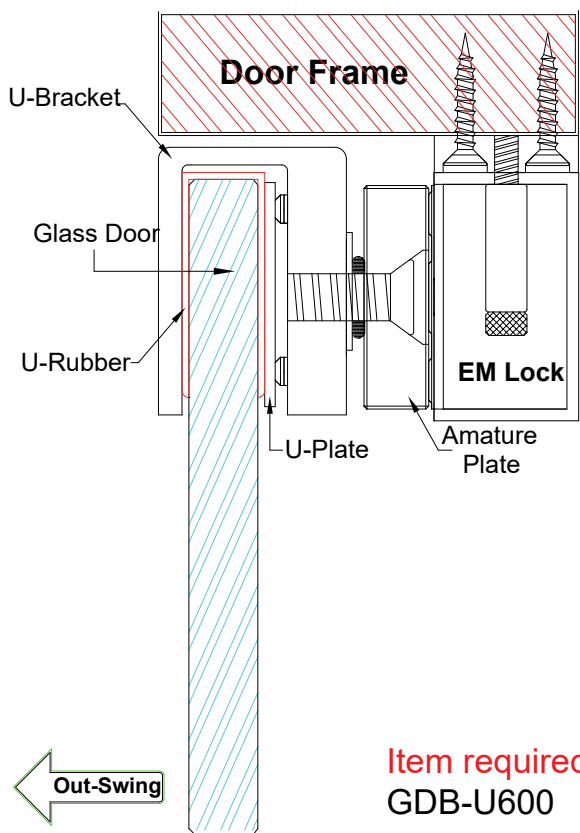

Glass Door Bracket Finder

Glass Door - Non Glass Header

Item required:
GDB-U600

Glass Door - & Glass Header

Item required:
U600L-Kit

Glass Door - & Glass Header

Item required:
600C-DSU-Kit